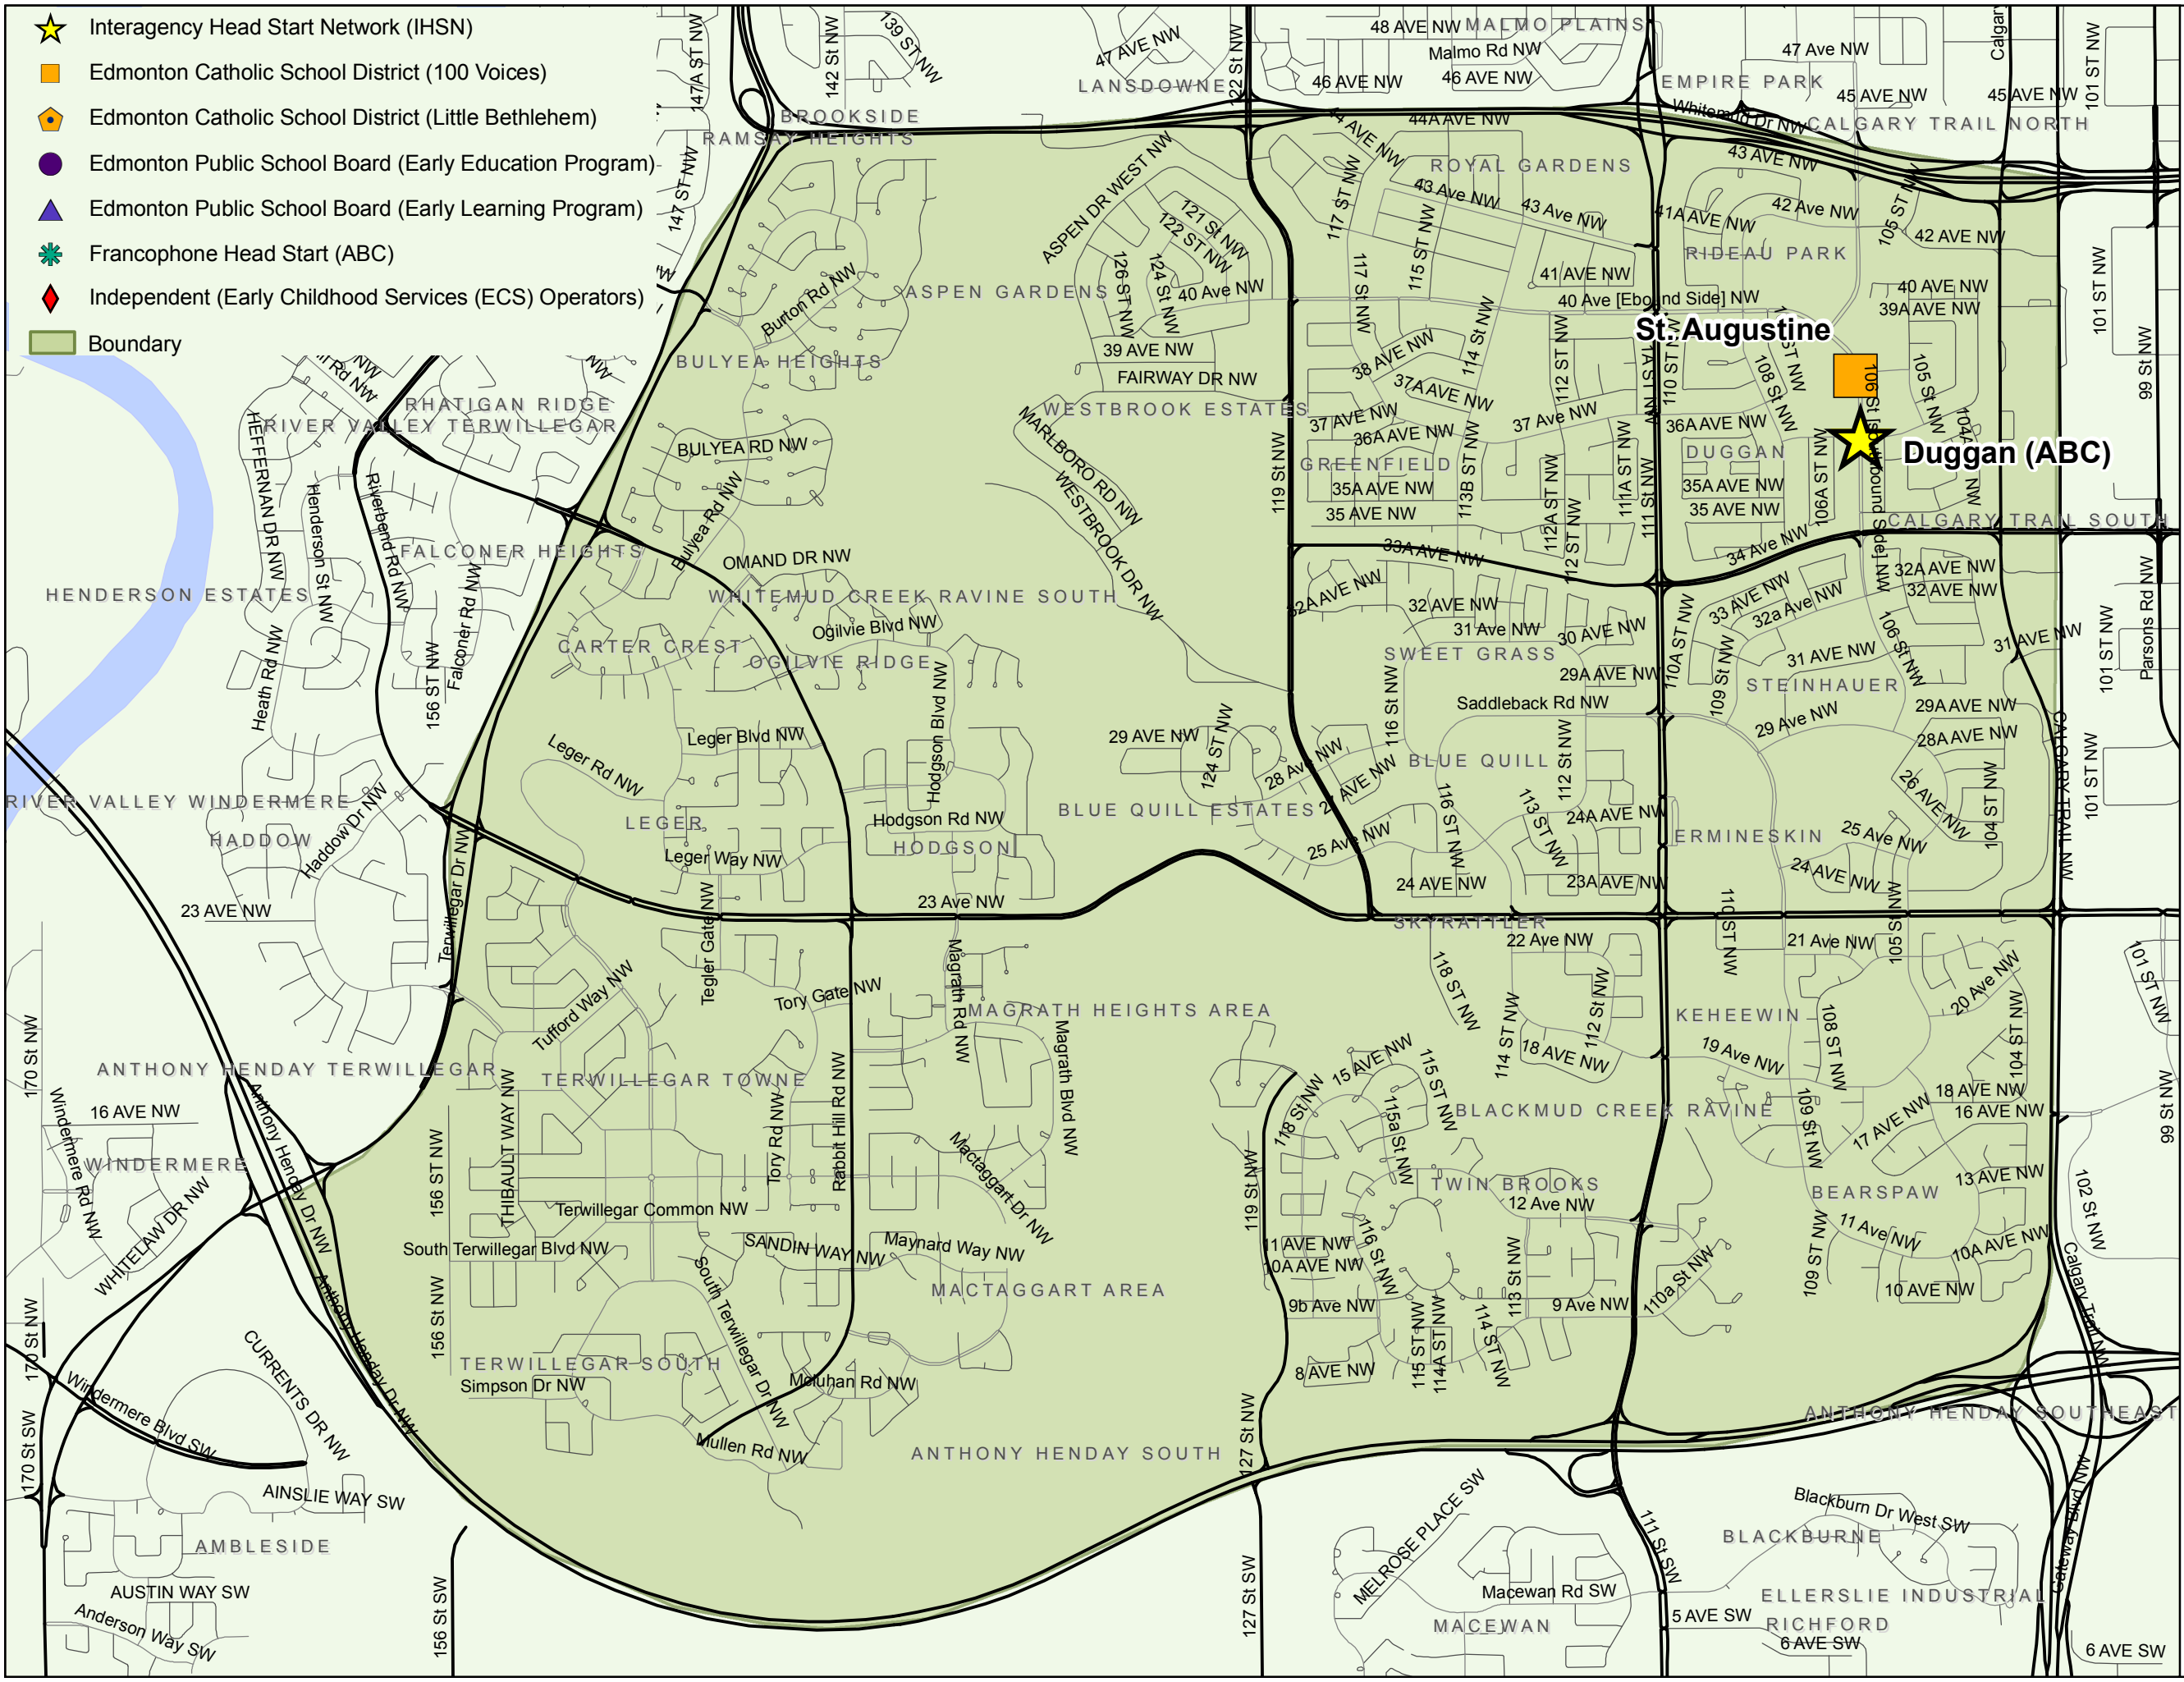

- ★ Interagency Head Start Network (IHSN)
- Edmonton Catholic School District (100 Voices)
- ⬡ Edmonton Catholic School District (Little Bethlehem)
- Edmonton Public School Board (Early Education Program)
- ▲ Edmonton Public School Board (Early Learning Program)
- ✻ Francophone Head Start (ABC)
- ◆ Independent (Early Childhood Services (ECS) Operators)
- ▭ Boundary

ABC Head Start Duggan Site

Location Map

Data Source: Interagency Head Start, 2011
Network Community Mapping Committee

The information presented in this map is accurate to the best of our knowledge using the data available. We accept no liability for the use or misuse of this information.
M.A.P.S. Alberta Capital Region 05/2011